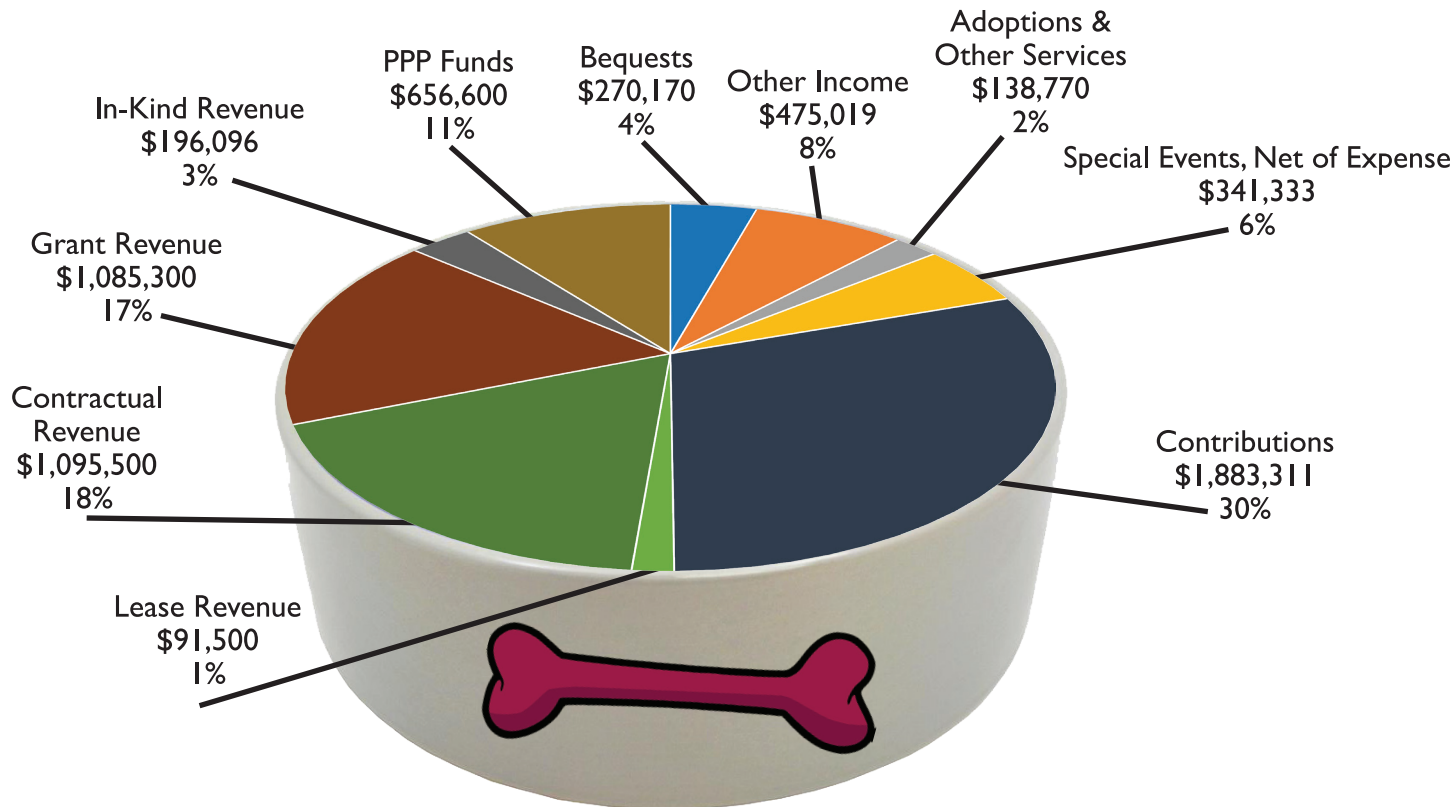

Denise Jones, Senior Operations Manager

**Current position in 2021*

IN 2020, NEARLY

400

ANIMALS WERE
REUNITED WITH
THEIR OWNERS

2,794

PETS ADOPTED
IN 2020

2020 Income ~ \$6,233,599