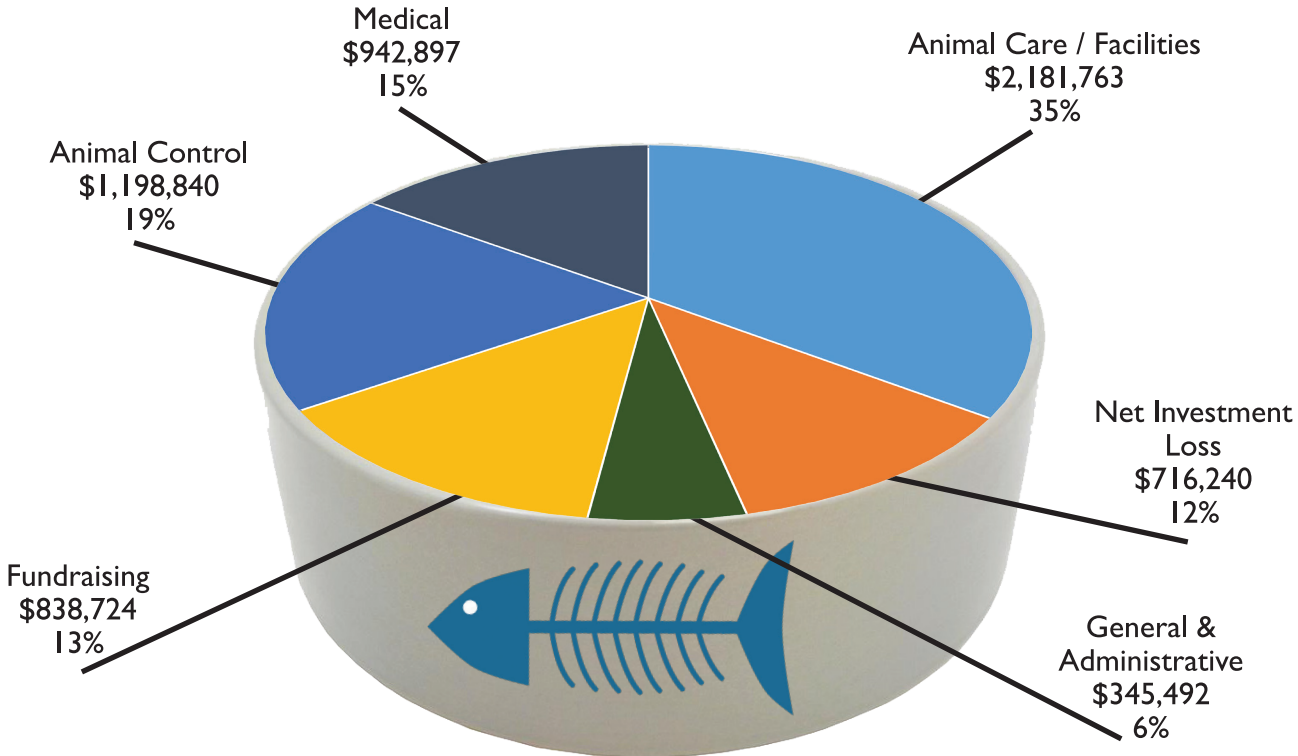

Denise Jones, Senior Operations Manager

**Current position in 2021*

IN 2020, NEARLY

400

ANIMALS WERE
REUNITED WITH
THEIR OWNERS

2,794

PETS ADOPTED
IN 2020

2020 Income ~ \$6,233,599

Net Assets (as of 12/31/2020): \$14,976,631

2020 Expenses ~ \$6,223,956

OUR DONORS

\$100K+

The Joanie Bernard Foundation
Boehringer Ingelheim
IAMS™ Company
John J. & Mary R. Schiff Foundation
Tom Schiff

\$25K - \$99,999