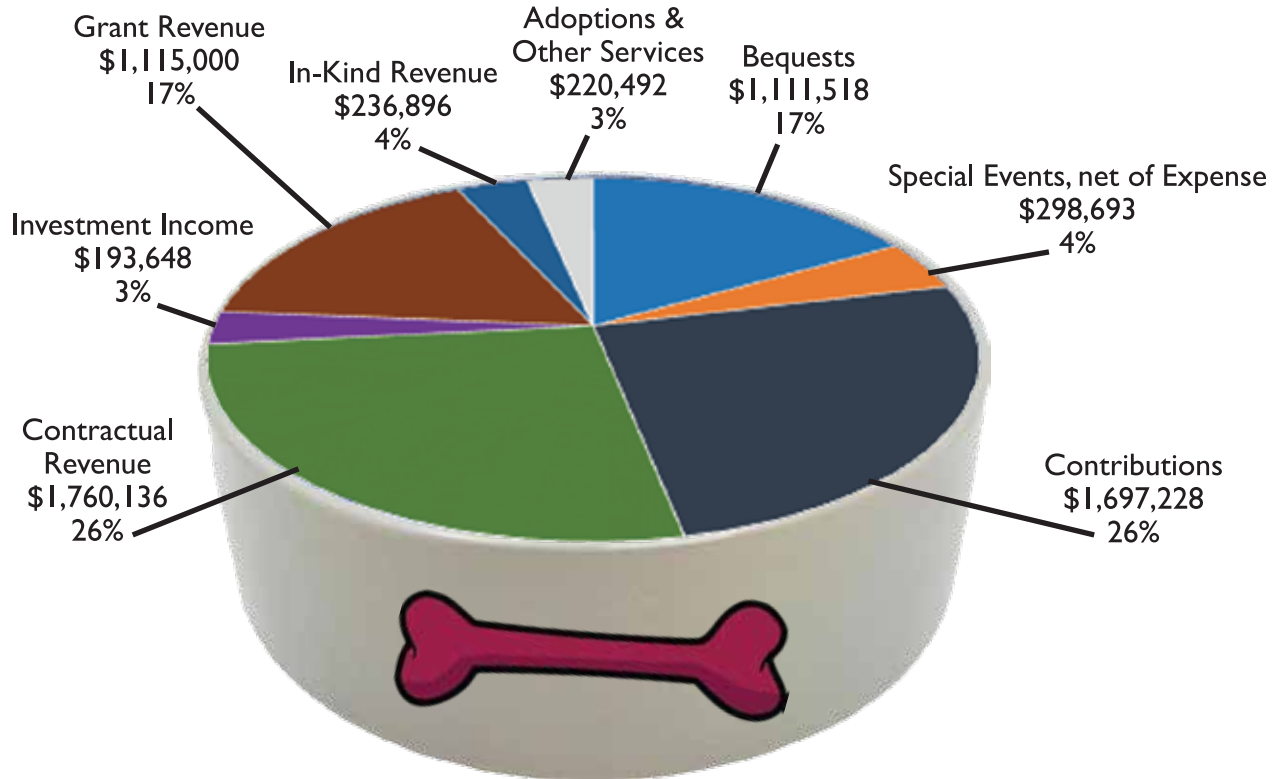

7,041

PETS ADOPTED  
IN 2018

IN THE LAST 5  
YEARS, NEARLY

40,000

PETS FOUND THEIR  
FUR-EVER HOME

**2018 Income: \$6,633,611**

Net Assets (as of 12/31/2018): \$13,263,415

**2018 Expenses: \$6,482,401**