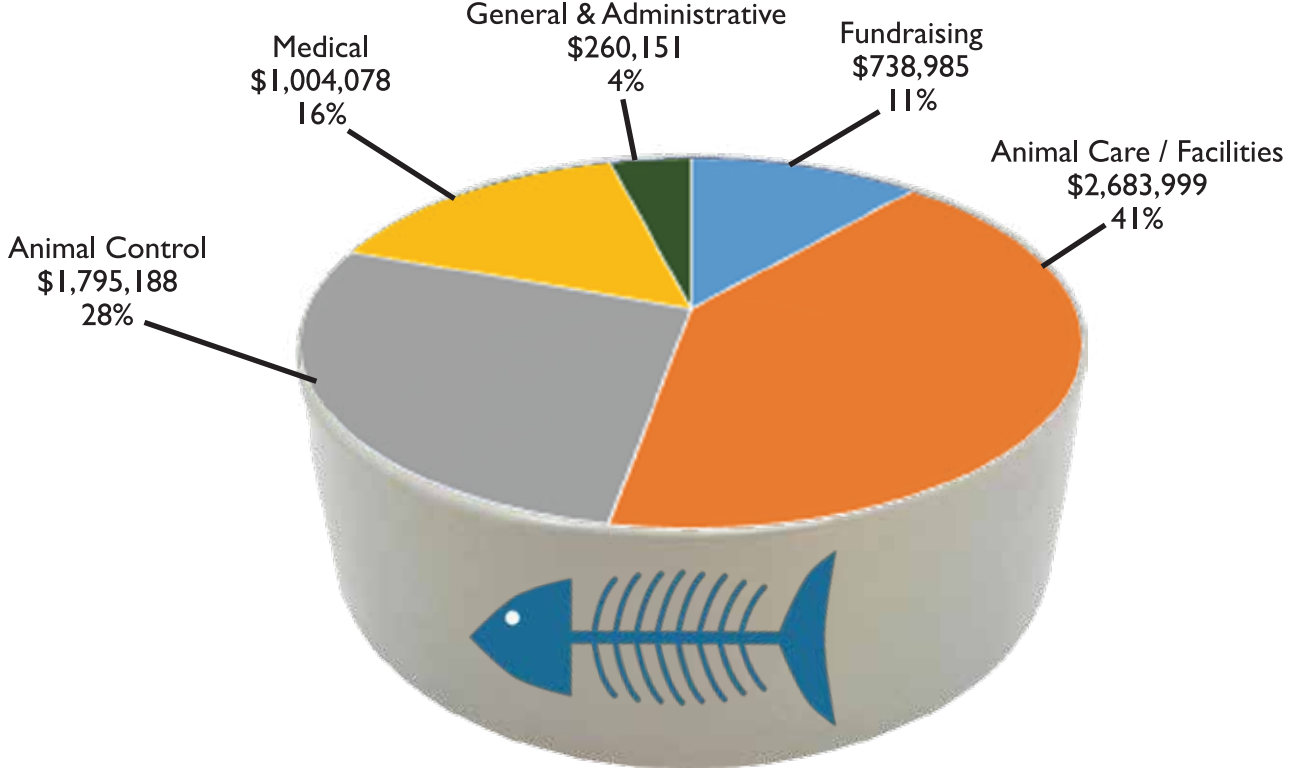

7,041

PETS ADOPTED  
IN 2018

IN THE LAST 5  
YEARS, NEARLY

40,000

PETS FOUND THEIR  
FUR-EVER HOME

**2018 Income: \$6,633,611**

Net Assets (as of 12/31/2018): \$13,263,415

**2018 Expenses: \$6,482,401**